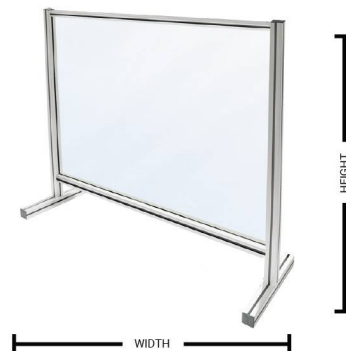

## Custom Shield

From  
**\$274.45**

Displays • Kiosks • Retail Environments